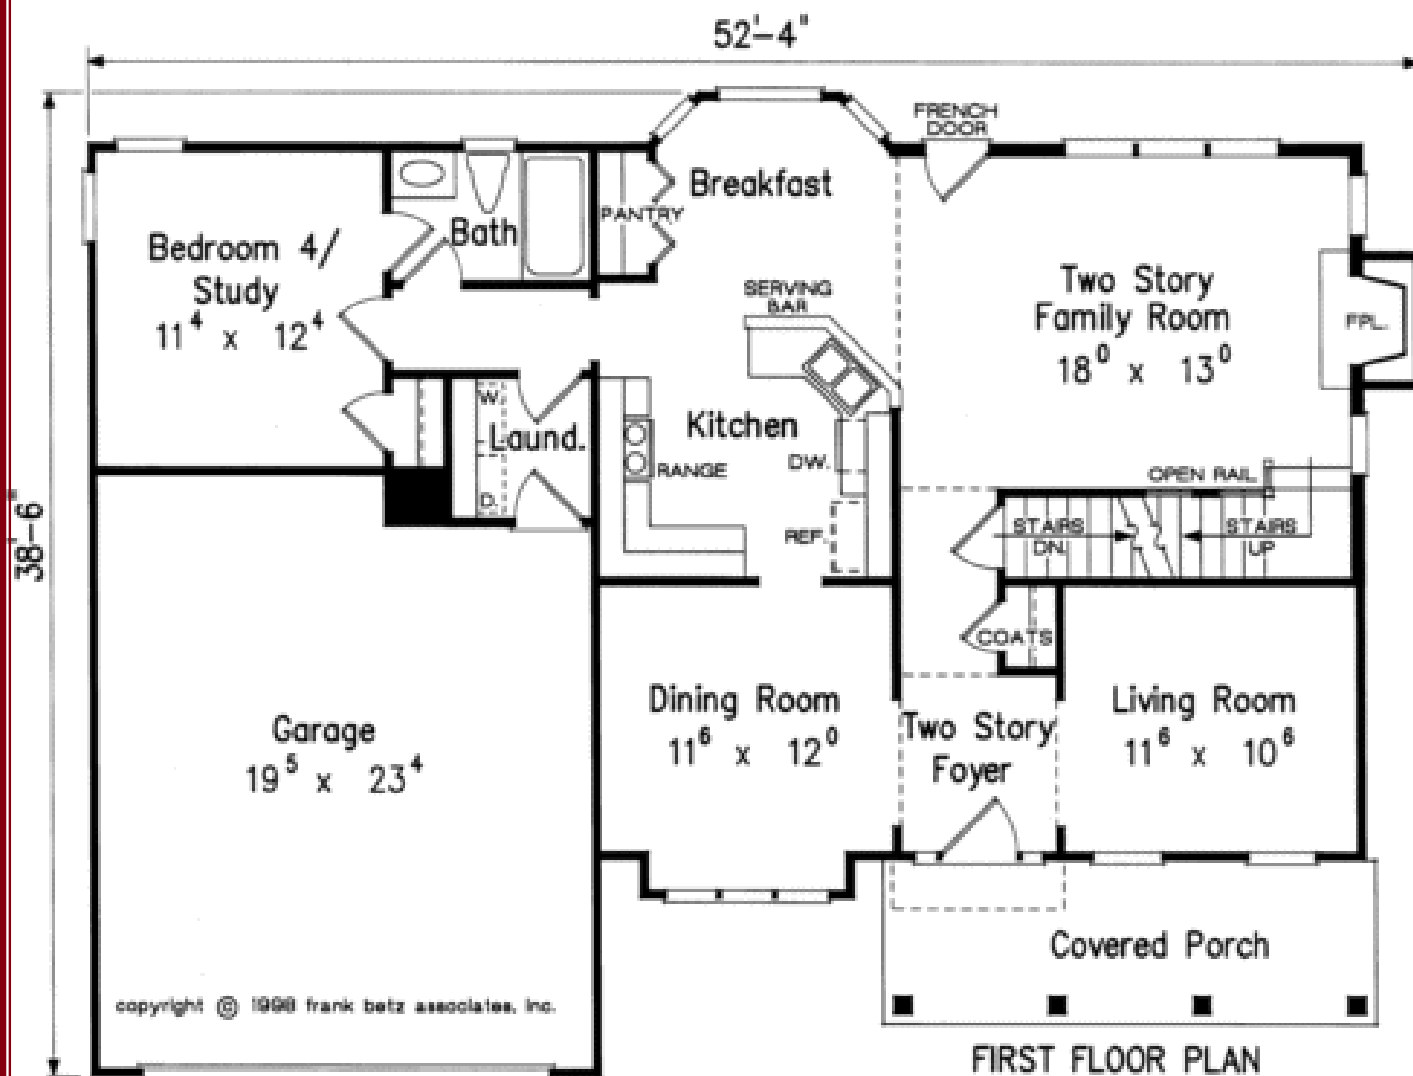

The WINDSOR

Elevation D - "The Country Manor"

- Magnificent Two Story Family Room.
- Wall of Windows in Family Room.
- Luxurious Master Suite.
- Optional 4th Bedroom.
- Tray ceiling in Master Bedroom.
- Double Shower in Master Bath.
- Double Vanity in Master Bath.
- Convenient Rear Staircase.
- Two Story Foyer.
- First floor Study/Bedroom.

www.castle-builders.com

The Windsor

First Floor

Floor plans and renderings are artists renditions and may be shown with certain options. Plan features, specifications and dimensions may vary based on actual building or site conditions.