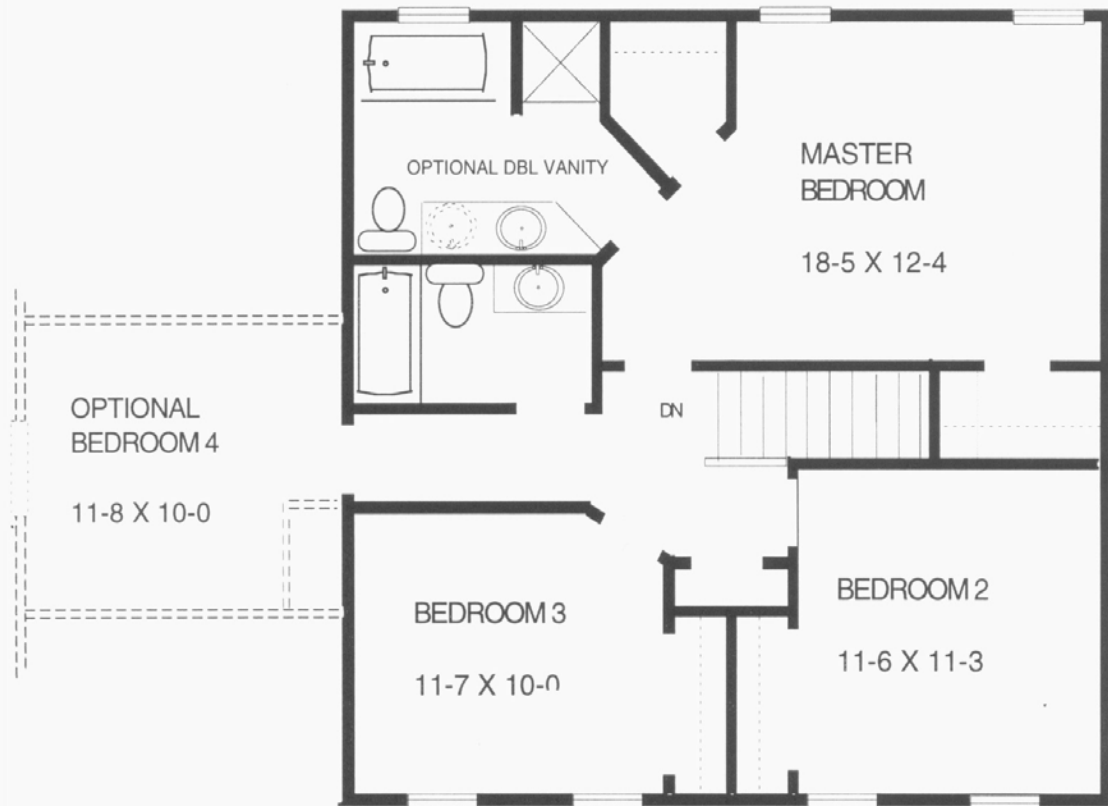

## Farmhouse Elevation

- Center Hall Colonial.
- First Floor Family Room.
- Luxurious Master Suite.
- Soaking tub and Shower in Master Bath.
- 2 walk in closets in Master Bedroom.
- Optional 4th Bedroom.
- Optional Double Vanity in Master Bath.
- Conveniently located Staircase.
- Optional Butlers Pantry.
- 3 elevations to choose from.

## First Floor

*Floor plans and renderings are artists renditions and may be shown with certain options. Plan features, specifications and dimensions may vary based on actual building or site conditions.*